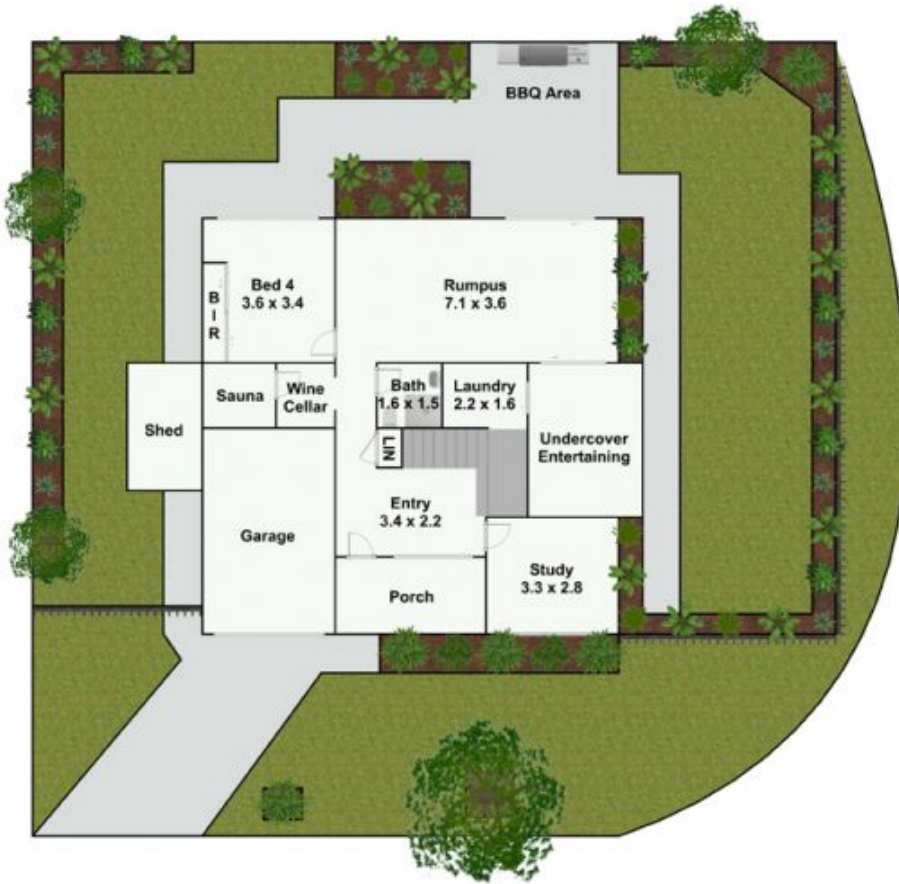

With 4 spacious bedrooms for the family to make their own, and a quiet study. With an abundance of natural light this place will very quickly feel like home. A perfectly placed Sauna is the perfect luxury, for those who like to sweat it out.

This versatile floor plan will cater for the most diverse of families as the 4th bedroom is located downstairs complete with a living area and bathroom; a perfect area for that older teenager or the in-laws.

For the entertainers at heart this home offers multiple

**Price** : \$ 1,034,000  
**Land Size** : 708 sqm  
**View** : <https://www.elderskingslangley.com.au/sale/nsw/western-sydney/kings-langley/residential/house/5924512>

**Charlotte Cooke**  
02 9838 4888

**Trent Zahra**  
02 9838 4888

Ground Floor

First Floor

Plans are for presentation purposes only and are not part of any legal document or title. They should not be used as sole reference. Interested parties should make their own enquiries using other sources. Measurements are approximates.